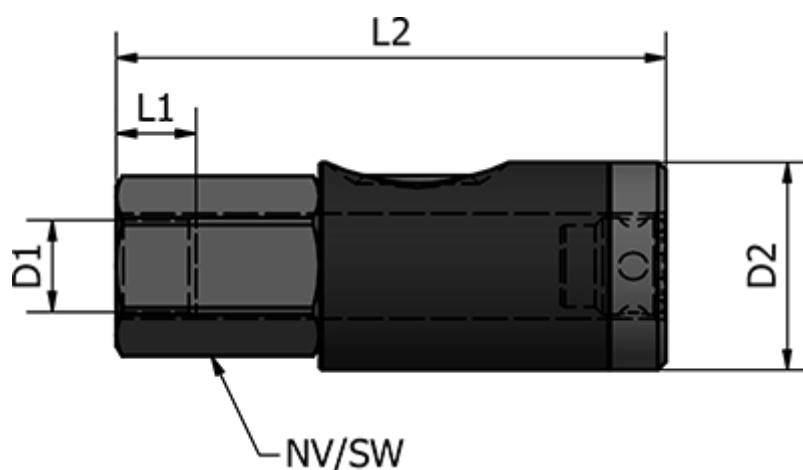

Data Sheet

Article number: 58624421D

Description: Safety coupling w. female G1/4
NW 7.2, w. pushbutton

Measures

D1	= G 1/4
D2 (mm)	= 26
L1 (mm)	= 9
L2 (mm)	= 73.5
SW (mm)	= 21
Weight (g)	= 144